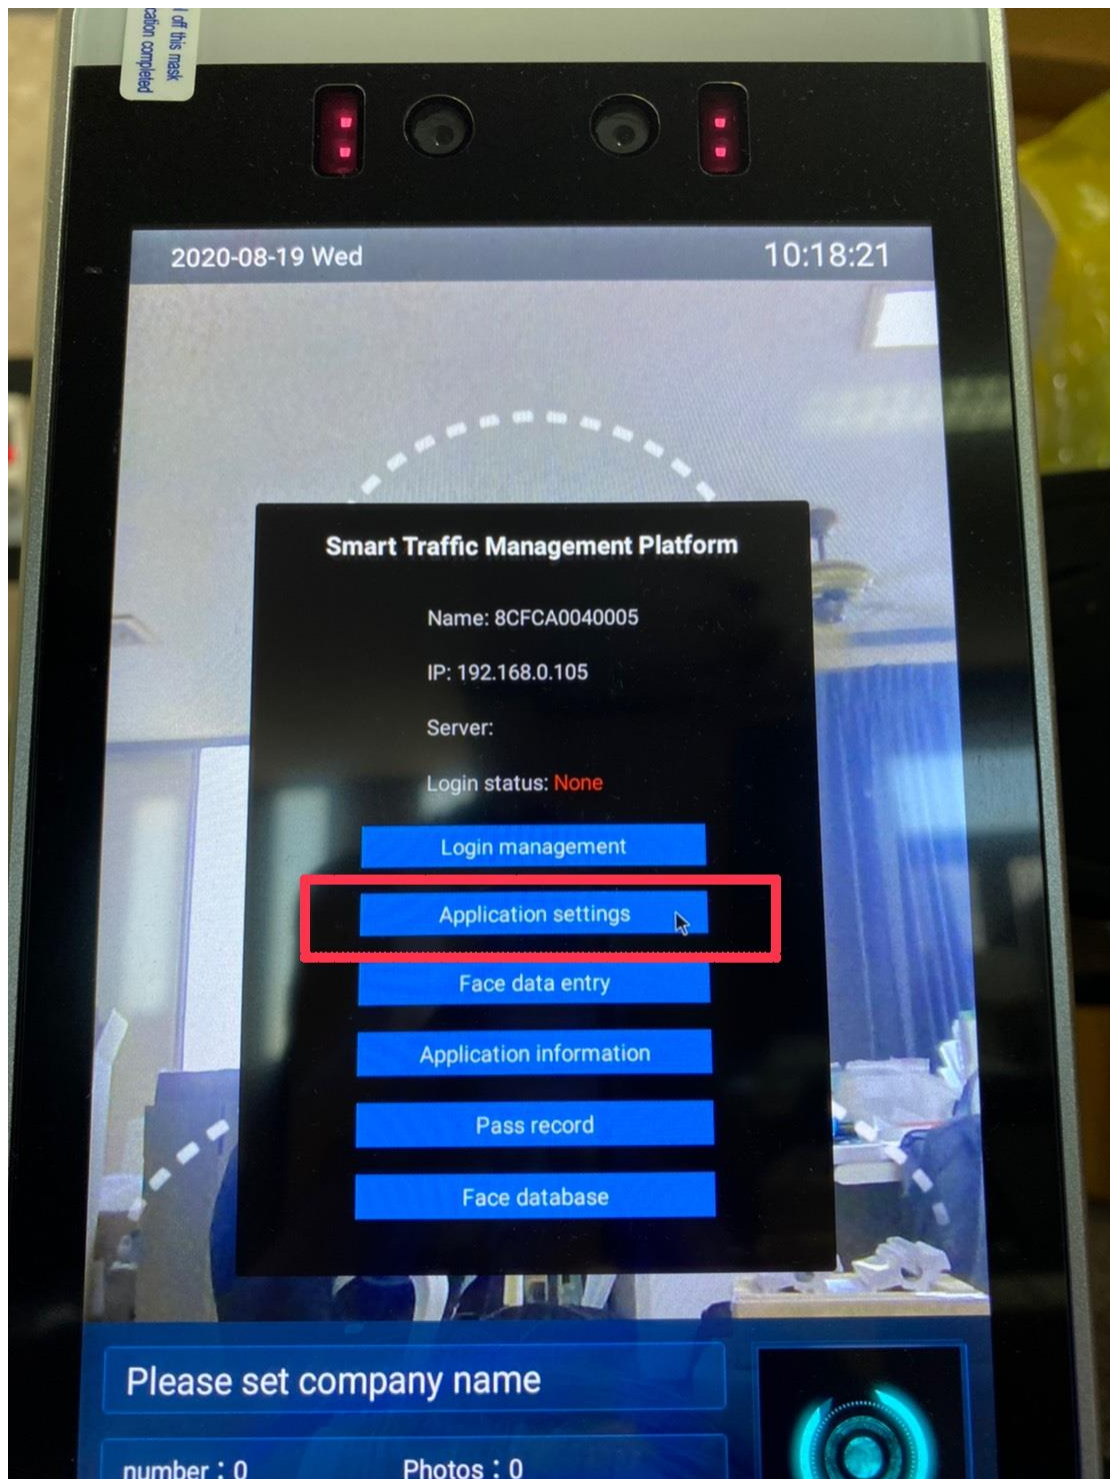

Setting interface

Press the mouse wheel button (middle button) and type in the password 123456 to enter the setting interface.

Application setting

Application setting

Application initialization: restore the initial.