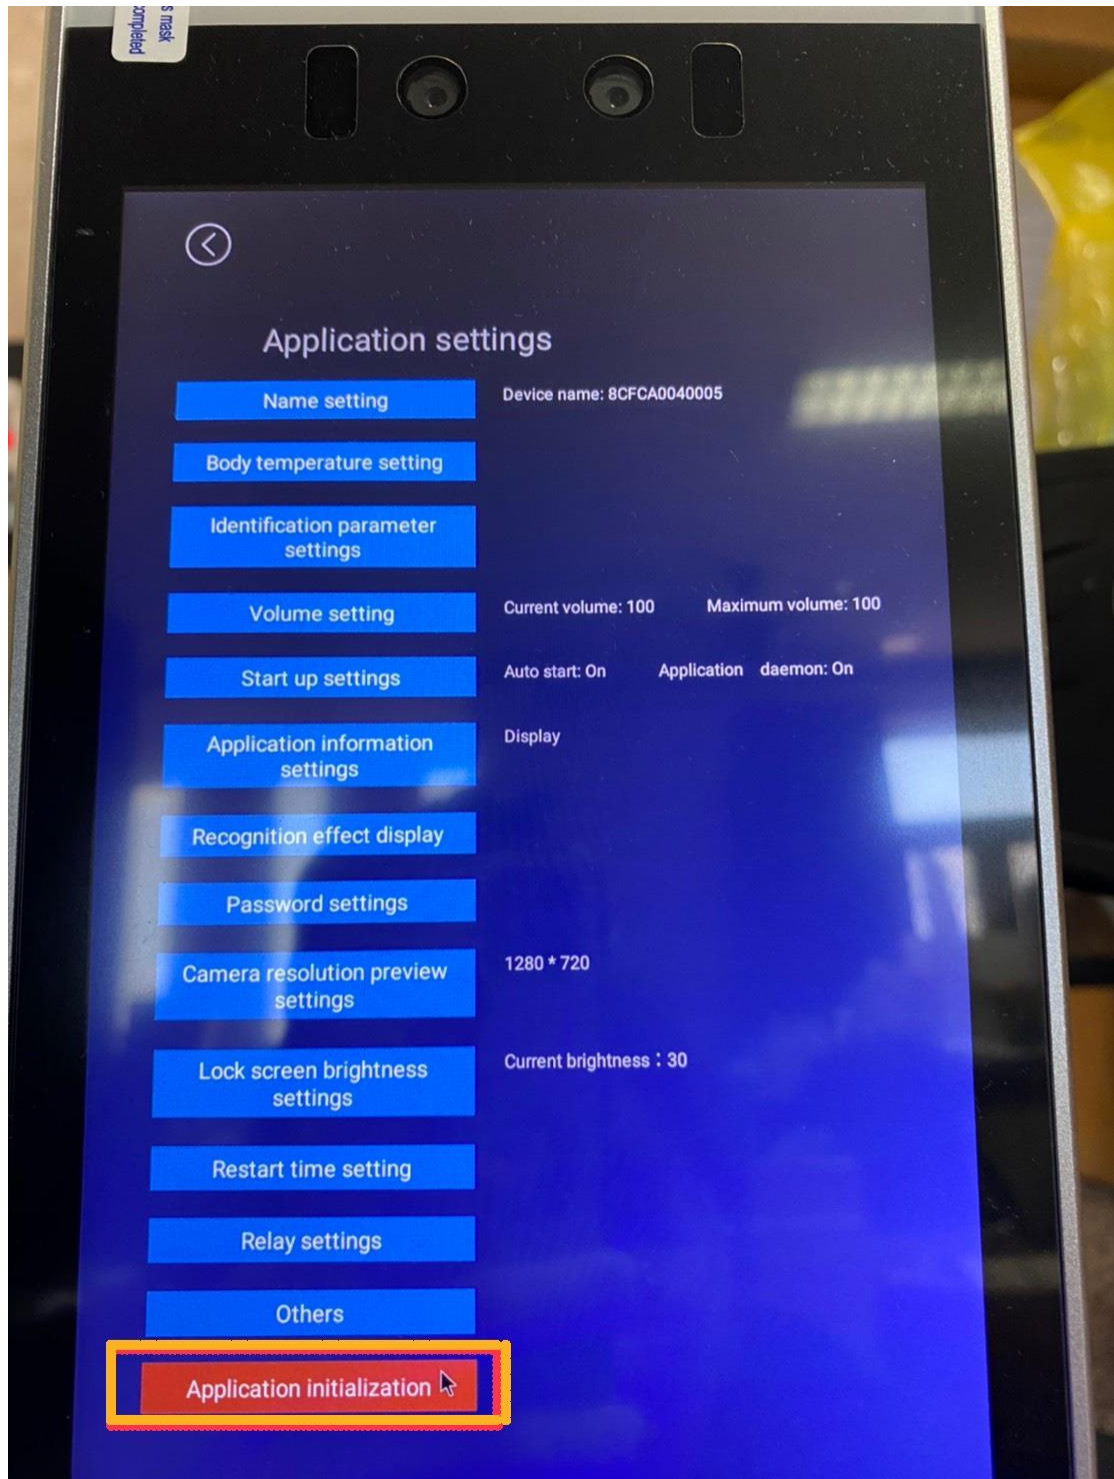

Setting interface

Press the mouse wheel button (middle button) and type in the password 123456 to enter the setting interface.

Application setting

Application setting

Application initialization: restore the initial.