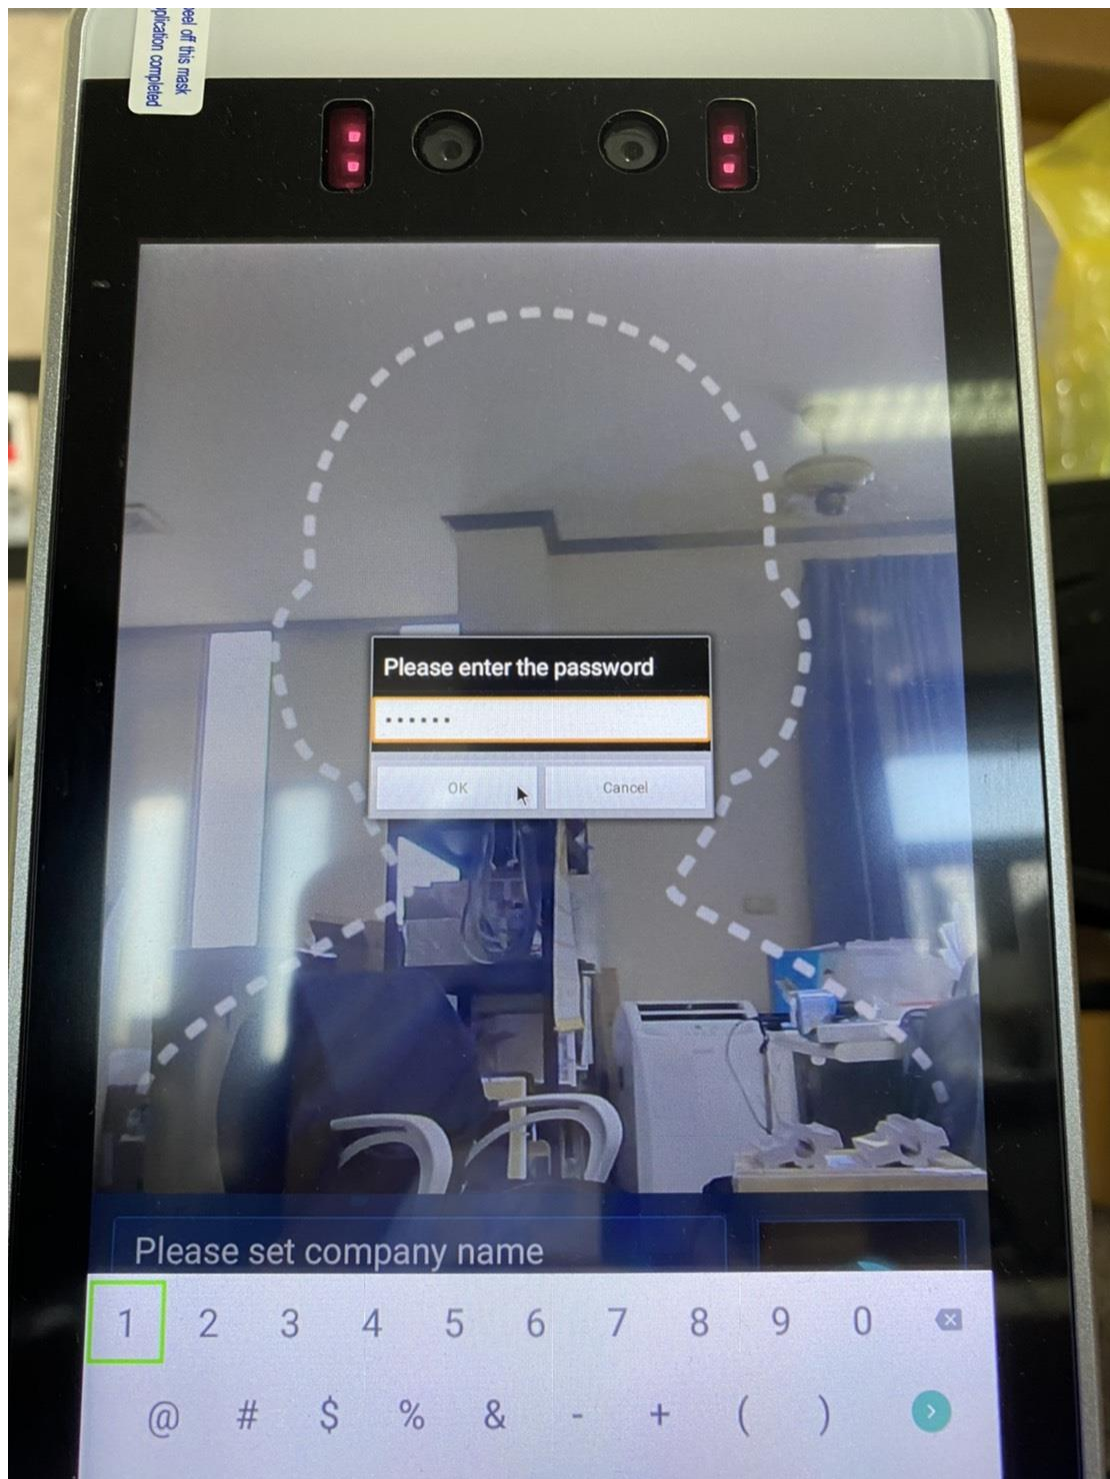

Setting interface

Press the mouse wheel button (middle button) and type in the password 123456 to enter the setting interface.

Application setting

Application setting

Application initialization: restore the initial.